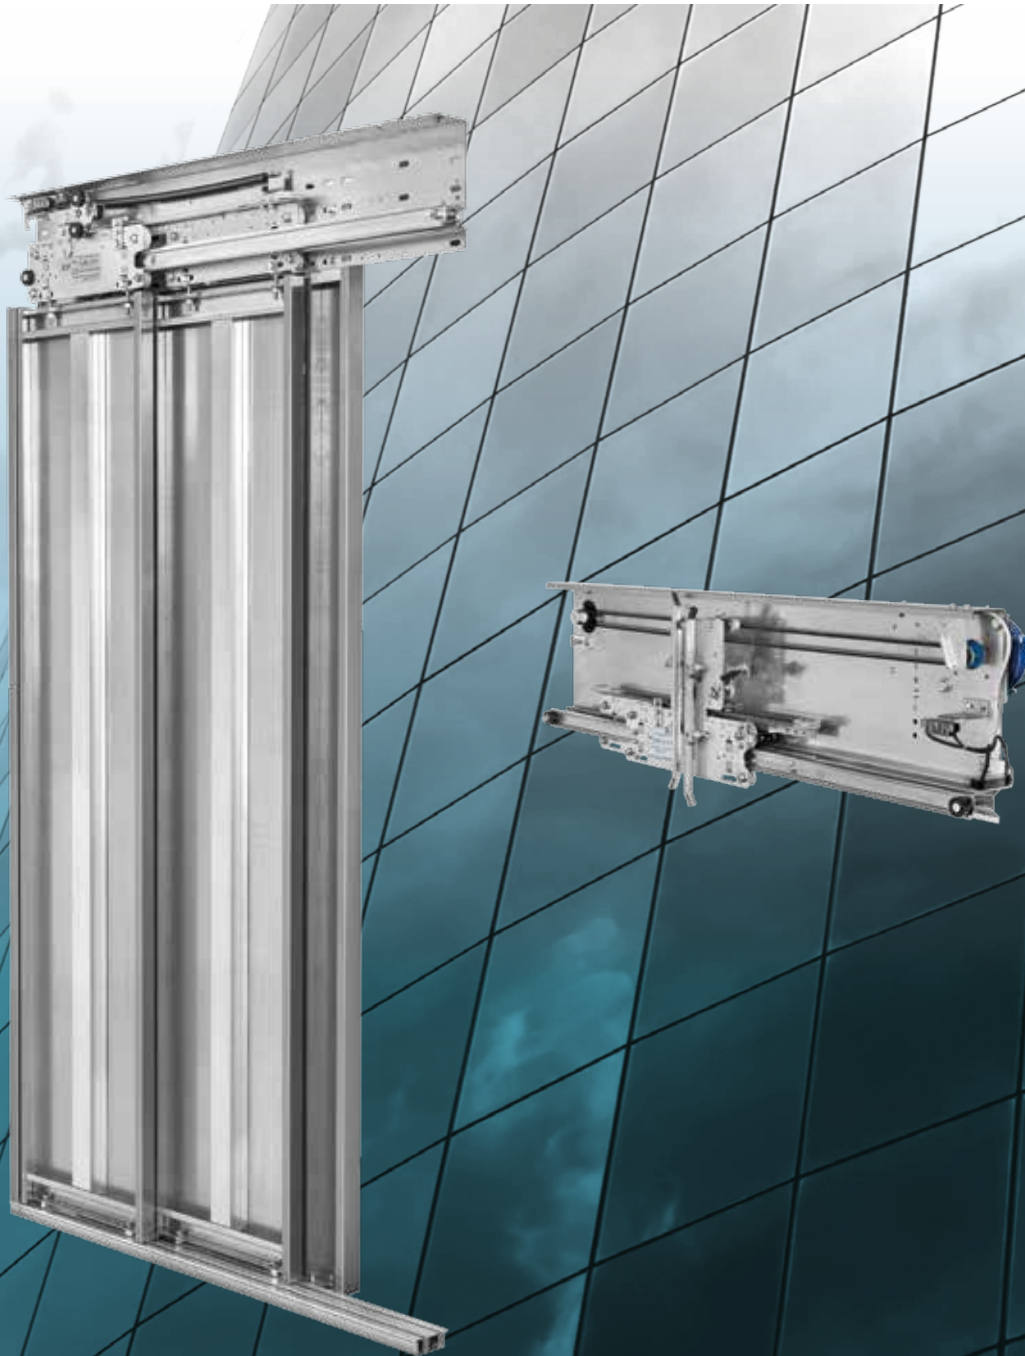

Costruzioni Meccaniche Mezzago

OPERATORE VVVF ECO E PORTA DI PIANO

VVVF ECO CAR DOOR OPERATOR AND LANDING DOOR

EN 81-20/50

OPERATORE VVVF ECO E PORTA DI PIANO

Il marchio CMM identifica uno storico specialista italiano produttore di componenti e impianti per ascensori. CMM lancia i nuovi operatori di cabina VVVF ECO e porte di piano serie EURO 2006 conformi alle Norme **EN81-20/50**.

In our range of landing doors Euro 2006 are also included doors with Reduced Sill suitable for refurbishment of existing lifts, fire rated doors in line with EN81.58 and swing doors.

VVVF ECO CAR DOOR OPERATOR AND LANDING DOOR

The CMM brand identifies an historic Italian specialist in the production of components and units for lifts. CMM launches new car door operators VVVF ECO and landing doors series EURO 2006 in line with Standards **EN81-20/50**.